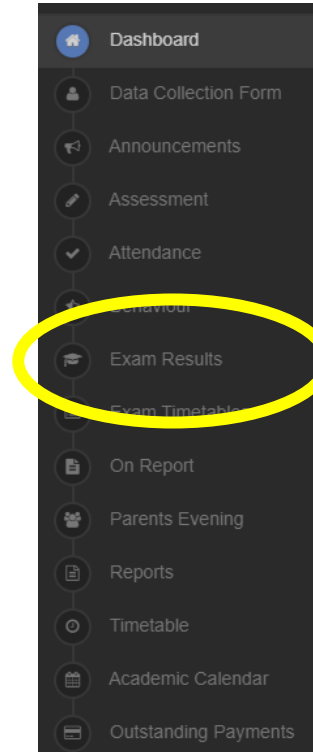

PARENT LOGIN

School ID

Username

Password

Remember School ID and Username

[Forgotten Login Details?](#)
[Redeem Invitation Code?](#)

Login

v5.2020.7468.32213 Powered by **Bromcom**

Go to www.mychildatschool.com and login using your details. (School ID is 11311)

From the left-hand menu, select Exam Results

Available results will be displayed in the table, you can use the search box to locate a specific result.